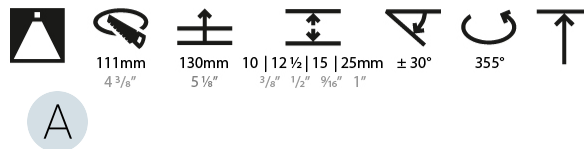

PHYSICAL

Shape: Round
Diameter (mm): 107
Diameter (in): 4 3/16
Height (mm): 112
Height (in): 4 7/16
Ceiling Thickness (mm): 10 / 12.5 / 15 / 25
Ceiling Thickness (in): 3/8 or 1/2 or 9/16 or 1
Min. Recessing Depth (mm): 130
Min. Recessing Depth (in): 5 1/8
Light Distribution: Adjustable / Downlight
Weight (kg): 0.557
Weight (lbs): 1.227
Fixture Finish: SSR / BKV / CWI / CRY / HAB / UFT / ITA / RUA / FTG / MYG / LOD / PUS / FRO / FUP / KIA / POP / BLS / SPG / MEY / GOH / GUM / CHC / COM / ABZ / JAG / OBR / MOS / ROR
Fixture Material: Aluminum Die Cast
Cut-out Measurements: Ø 111mm / 4 3/8"
Upon Request: Unique Ceiling Thickness

ELECTRICAL

Lamp Type: LED (Zhaga Standard)
Input Wattage (W): 15.5
Total Output Wattage (W): 14.5
Dimming: Tri-Mode (Non-Dimming and Phase Dimming (120Vac only) and 0-10V Dimming)
Driver Included: No
Driver Location: Recessed Housing
Driver Type: Constant Current - Universal
Driver Class: Class 2
Housing: See components
Input Voltage (V): 120 - 277
Constant Current (MA): 500

LED

Number of LEDs: 1
Color Temperature (°K): 2700 / 3000 / 3500 / 4000
Max. Delivered Lumen (lm): 940 / 980 / 1029 / 1050
CRI: >90 CRI
Efficiency (%): 87.9 / 88.4 / 87.9 / 87.9
Lamp Life (hrs): 50000
Upon Request: RGB-W Tunable White Special Color Temperature Special LED

OPTICAL

Reflector: 20 / 40 / 60
Adjustability: Rotational 355°; Tilt 30°
Upon Request: Special Beam Angles

RATINGS AND CERTIFICATIONS